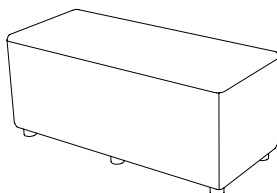

B-bitz

Design – Pinc

Bull

H: 44

W: 82

D: 42

S: 44

Boxer