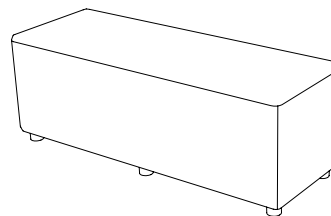

Buster

H: 44

W: 122

D: 42

S: 44